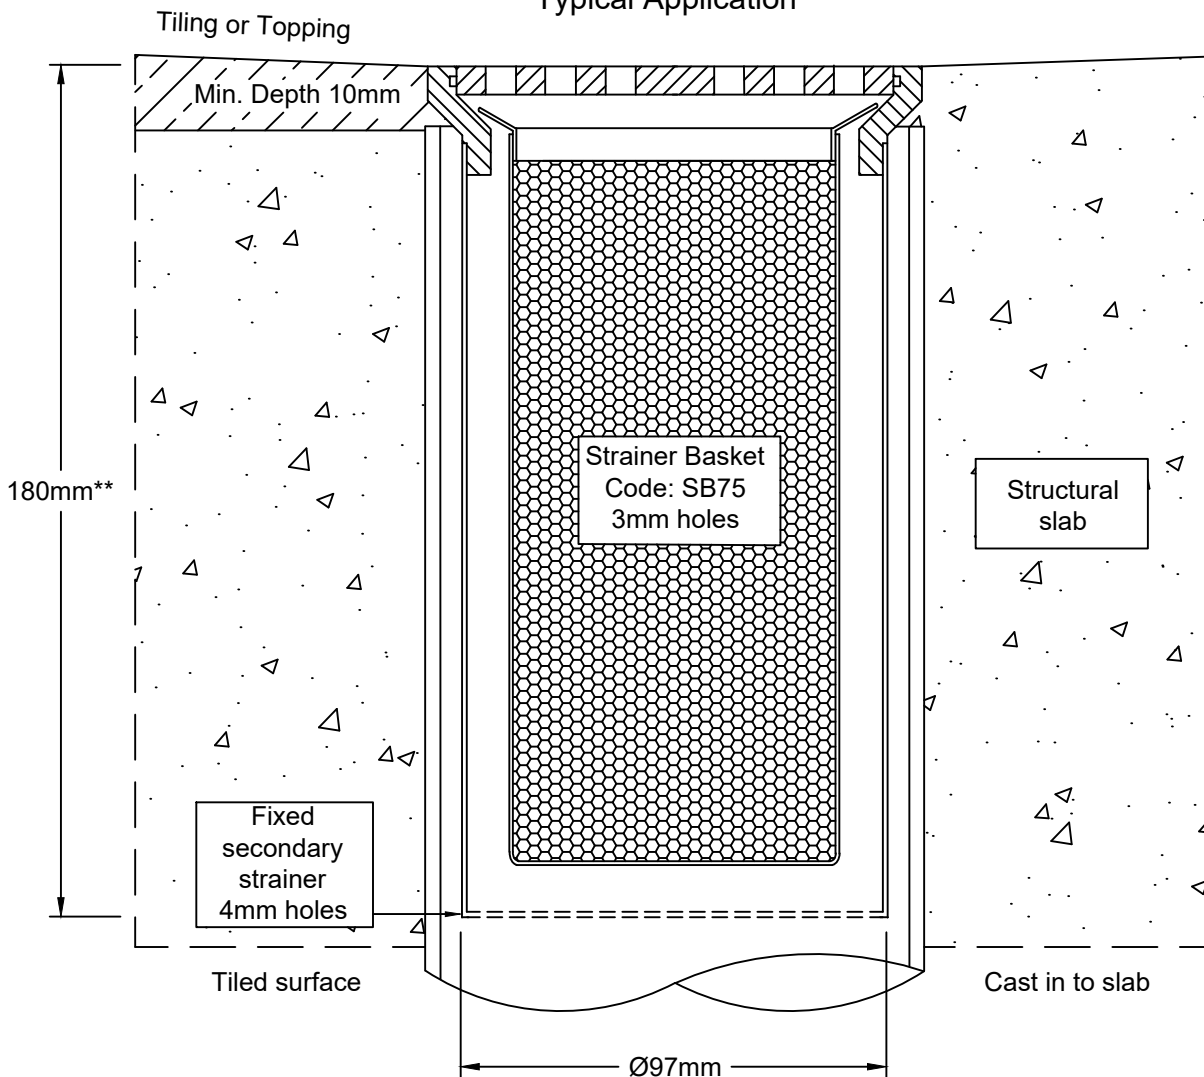

Typical Application

Speciality Plumbing Supplies Pty Ltd

Tel: (02) 9417 1900 Fax: (02) 9417 0108 E-mail: info@spsdrains.com.au