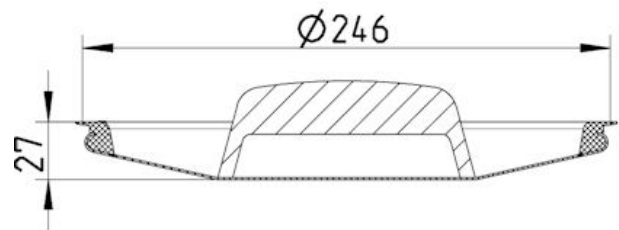

### Specification

Brand Name: BLÜCHER

Material: AISI 316L

Material (EN): EN 1.4404

Minimum Height (mm): 27

Series: Plug-drain

Type: Other products

Weight (kg): 0,65