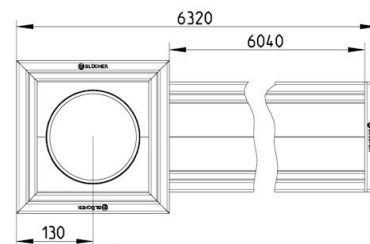

### Specification

Brand Name: BLÜCHER

Floor: Concrete/tiled/resin

Material: AISI 304

Material (EN): EN 1.4301

Membrane Type: No membrane

Minimum Height (mm): 205

Outlet Box: Yes

Outlet Diameter (mm): 160

Outlet Direction: Vertical

Outlet Placement: End

Series: Channel-No membrane

Size: 150x6000

Weight (kg): 37,92

**BLÜCHER®**

A WATTS Brand