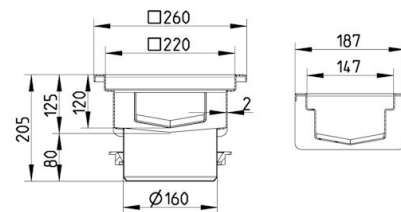

### Specification

Brand Name: BLÜCHER

Floor: Concrete/tiled/resin

Material: AISI 304

Material (EN): EN 1.4301

Membrane Type: No membrane

Minimum Height (mm): 205

Outlet Box: Yes

Outlet Diameter (mm): 160

Outlet Direction: Vertical

Outlet Placement: End

Series: Channel-No membrane

Size: 150x6000

Weight (kg): 37,92

**BLÜCHER®**

A WATTS Brand