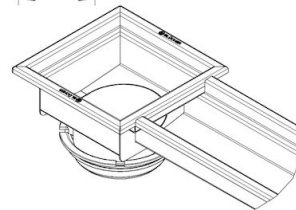

### Specification

Brand Name: BLÜCHER

Floor: Concrete/tiled/resin

Material: AISI 304

Material (EN): EN 1.4301

Membrane Type: No membrane

Minimum Height (mm): 205

Outlet Box: Yes

Outlet Diameter (mm): 160

Outlet Direction: Vertical

Outlet Placement: End

Series: Channel-No membrane

Size: 150x6000

Weight (kg): 37,92

**BLÜCHER®**

A WATTS Brand