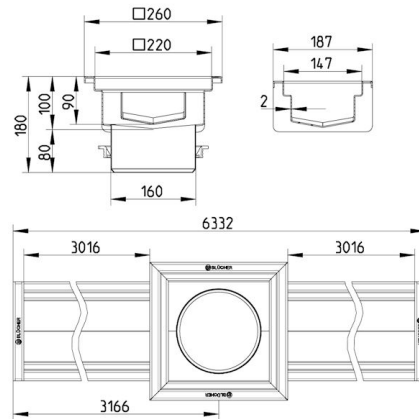

### Specification

Brand Name: BLÜCHER

Floor: Concrete/tiled/resin

Material: AISI 304

Material (EN): EN 1.4301

Membrane Type: No membrane

Minimum Height (mm): 180

Outlet Box: Yes

Outlet Diameter (mm): 160

Outlet Direction: Vertical

Outlet Placement: Center

Series: Channel-No membrane

Size: 150x6000

Weight (kg): 34,98

**BLÜCHER®**

A WATTS Brand