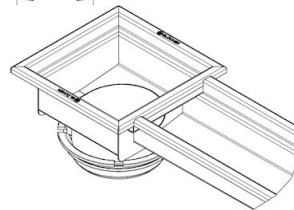

### Specification

Brand Name: BLÜCHER

Floor: Concrete/tiled/resin

Material: AISI 304

Material (EN): EN 1.4301

Membrane Type: No membrane

Minimum Height (mm): 205

Outlet Box: Yes

Outlet Diameter (mm): 160

Outlet Direction: Vertical

Outlet Placement: End

Series: Channel-No membrane

Size: 150x5000

Weight (kg): 32,94

**BLÜCHER®**

A WATTS Brand