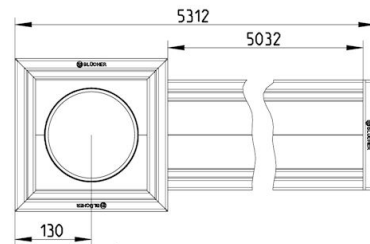

### Specification

Brand Name: BLÜCHER

Floor: Concrete/tiled/resin

Material: AISI 304

Material (EN): EN 1.4301

Membrane Type: No membrane

Minimum Height (mm): 205

Outlet Box: Yes

Outlet Diameter (mm): 160

Outlet Direction: Vertical

Outlet Placement: End

Series: Channel-No membrane

Size: 150x5000

Weight (kg): 32,94

**BLÜCHER®**

A WATTS Brand