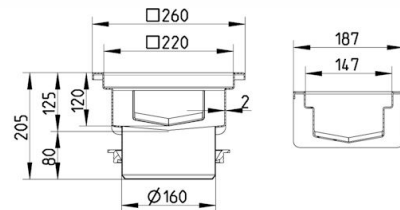

### Specification

Brand Name: BLÜCHER

Floor: Concrete/tiled/resin

Material: AISI 304

Material (EN): EN 1.4301

Membrane Type: No membrane

Minimum Height (mm): 205

Outlet Box: Yes

Outlet Diameter (mm): 160

Outlet Direction: Vertical

Outlet Placement: End

Series: Channel-No membrane

Size: 150x5000

Weight (kg): 32,94

**BLÜCHER®**

A WATTS Brand