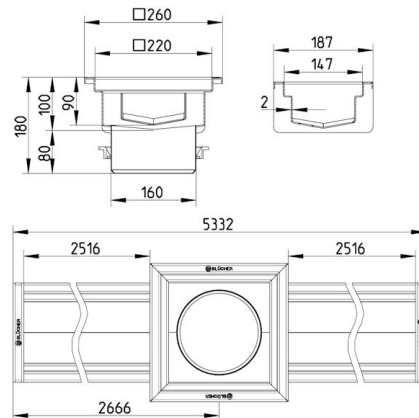

Material (EN): EN 1.4301

Membrane Type: No membrane

Minimum Height (mm): 180

Outlet Box: Yes

Outlet Diameter (mm): 160

Outlet Direction: Vertical

Outlet Placement: Center

Series: Channel-No membrane

Size: 150x5000

Weight (kg): 30,39

BLÜCHER®

A WATTS Brand