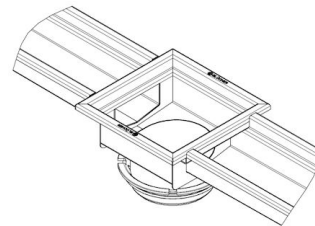

Material (EN): EN 1.4301

Membrane Type: No membrane

Minimum Height (mm): 180

Outlet Box: Yes

Outlet Diameter (mm): 160

Outlet Direction: Vertical

Outlet Placement: Center

Series: Channel-No membrane

Size: 150x5000

Weight (kg): 30,39

BLÜCHER®

A WATTS Brand