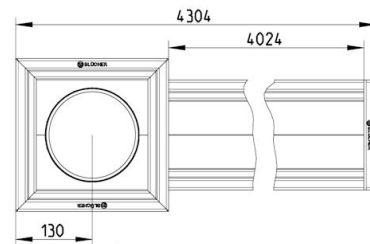

### Specification

Brand Name: BLÜCHER

Floor: Concrete/tiled/resin

Material: AISI 304

Material (EN): EN 1.4301

Membrane Type: No membrane

Minimum Height (mm): 205

Outlet Box: Yes

Outlet Diameter (mm): 160

Outlet Direction: Vertical

Outlet Placement: End

Series: Channel-No membrane

Size: 150x4000

Weight (kg): 26,39

**BLÜCHER®**

A WATTS Brand