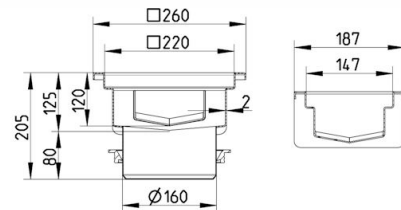

### Specification

Brand Name: BLÜCHER

Floor: Concrete/tiled/resin

Material: AISI 304

Material (EN): EN 1.4301

Membrane Type: No membrane

Minimum Height (mm): 205

Outlet Box: Yes

Outlet Diameter (mm): 160

Outlet Direction: Vertical

Outlet Placement: End

Series: Channel-No membrane

Size: 150x4000

Weight (kg): 26,39

**BLÜCHER®**

A WATTS Brand