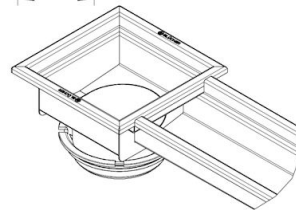

### Specification

Brand Name: BLÜCHER

Floor: Concrete/tiled/resin

Material: AISI 304

Material (EN): EN 1.4301

Membrane Type: No membrane

Minimum Height (mm): 205

Outlet Box: Yes

Outlet Diameter (mm): 160

Outlet Direction: Vertical

Outlet Placement: End

Series: Channel-No membrane

Size: 150x4000

Weight (kg): 26,39

**BLÜCHER®**

A WATTS Brand