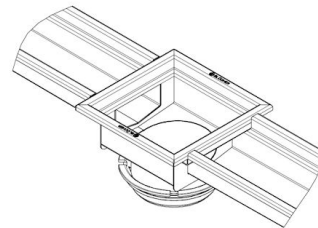

Material (EN): EN 1.4301

Membrane Type: No membrane

Minimum Height (mm): 180

Outlet Box: Yes

Outlet Diameter (mm): 160

Outlet Direction: Vertical

Outlet Placement: Center

Series: Channel-No membrane

Size: 150x4000

Weight (kg): 24,55

A WATTS Brand