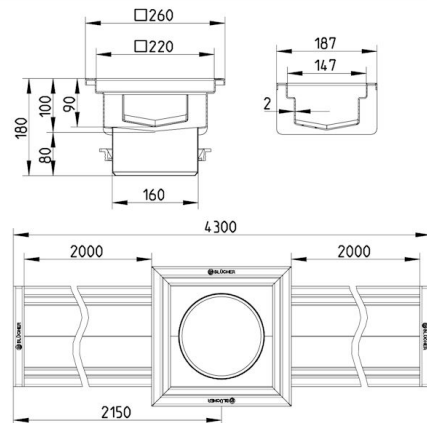

Material (EN): EN 1.4301

Membrane Type: No membrane

Minimum Height (mm): 180

Outlet Box: Yes

Outlet Diameter (mm): 160

Outlet Direction: Vertical

Outlet Placement: Center

Series: Channel-No membrane

Size: 150x4000

Weight (kg): 24,55

A WATTS Brand