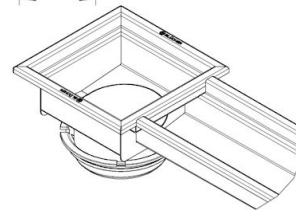

671CK030-00BA CHANNEL 150x3000 END OUTLET

- -With outlet box
- -Floor: concrete, tiled and resin
- -No membrane
- -Outlet: Ø160mm, vertical
- -Stainless steel: AISI304/EN1.4301

Product Codes

UPC/EAN: 5705499125849

VVS Number:

RSK Number:

NRF Number:

LVI Number:

Specification

Brand Name: BLÜCHER

Floor: Concrete/tiled/resin

Material: AISI 304

Material (EN): EN 1.4301

Membrane Type: No membrane

Minimum Height (mm): 180

Outlet Box: Yes

Outlet Diameter (mm): 160

Outlet Direction: Vertical

Outlet Placement: End

Series: Channel-No membrane

Size: 150x3000

Weight (kg): 18,90

BLÜCHER®

A WATTS Brand