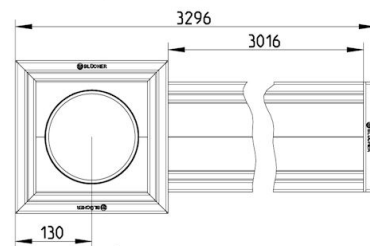

Material (EN): EN 1.4301

Membrane Type: No membrane

Minimum Height (mm): 180

Outlet Box: Yes

Outlet Diameter (mm): 160

Outlet Direction: Vertical

Outlet Placement: End

Series: Channel-No membrane

Size: 150x3000

Weight (kg): 18,90

BLÜCHER®

A WATTS Brand