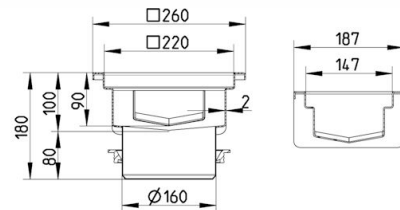

Material (EN): EN 1.4301

Membrane Type: No membrane

Minimum Height (mm): 180

Outlet Box: Yes

Outlet Diameter (mm): 160

Outlet Direction: Vertical

Outlet Placement: End

Series: Channel-No membrane

Size: 150x3000

Weight (kg): 18,90

BLÜCHER®

A WATTS Brand