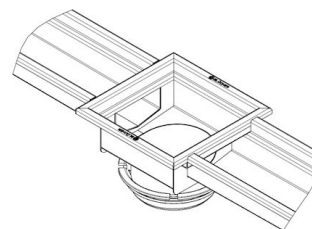

VVS Number:

RSK Number:

NRF Number:

LVI Number:

Specification

- Brand Name: BLÜCHER
Floor: Concrete/tiled/resin
Material: AISI 304
Material (EN): EN 1.4301
Membrane Type: No membrane
Minimum Height (mm): 180
Outlet Box: Yes
Outlet Diameter (mm): 160
Outlet Direction: Vertical
Outlet Placement: Center
Series: Channel-No membrane
Size: 150x3000
Weight (kg): 19,72