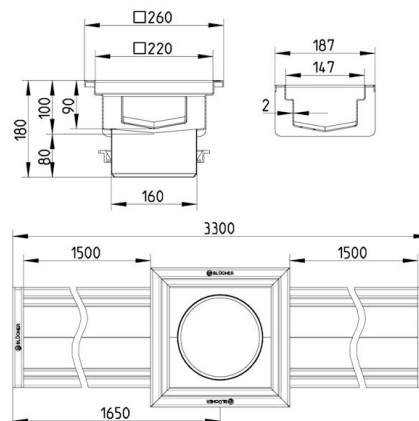

VVS Number:

RSK Number:

NRF Number:

LVI Number:

Specification

- Brand Name: BLÜCHER
Floor: Concrete/tiled/resin
Material: AISI 304
Material (EN): EN 1.4301
Membrane Type: No membrane
Minimum Height (mm): 180
Outlet Box: Yes
Outlet Diameter (mm): 160
Outlet Direction: Vertical
Outlet Placement: Center
Series: Channel-No membrane
Size: 150x3000
Weight (kg): 19,72