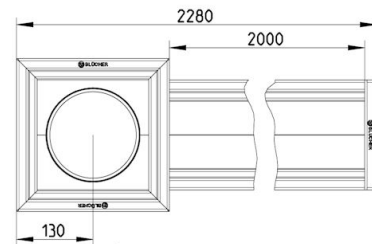

### Specification

Brand Name: BLÜCHER

Floor: Concrete/tiled/resin

Material: AISI 304

Material (EN): EN 1.4301

Membrane Type: No membrane

Minimum Height (mm): 180

Outlet Box: Yes

Outlet Diameter (mm): 160

Outlet Direction: Vertical

Outlet Placement: End

Series: Channel-No membrane

Size: 150x2000

Weight (kg): 13,56

**BLÜCHER®**

A WATTS Brand