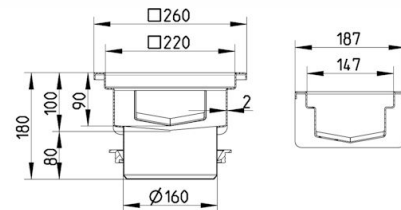

### Specification

Brand Name: BLÜCHER

Floor: Concrete/tiled/resin

Material: AISI 304

Material (EN): EN 1.4301

Membrane Type: No membrane

Minimum Height (mm): 180

Outlet Box: Yes

Outlet Diameter (mm): 160

Outlet Direction: Vertical

Outlet Placement: End

Series: Channel-No membrane

Size: 150x2000

Weight (kg): 13,56

**BLÜCHER®**

A WATTS Brand