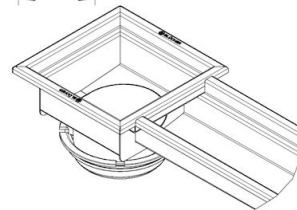

### Specification

Brand Name: BLÜCHER

Floor: Concrete/tiled/resin

Material: AISI 304

Material (EN): EN 1.4301

Membrane Type: No membrane

Minimum Height (mm): 180

Outlet Box: Yes

Outlet Diameter (mm): 160

Outlet Direction: Vertical

Outlet Placement: End

Series: Channel-No membrane

Size: 150x2000

Weight (kg): 13,56

**BLÜCHER®**

A WATTS Brand