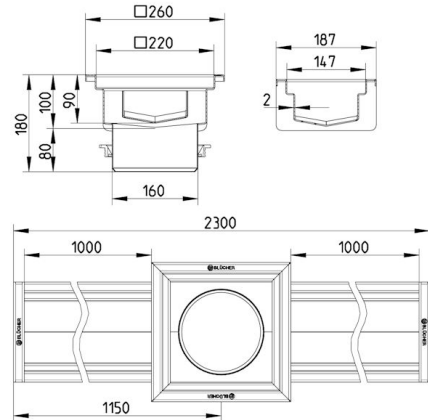

### Specification

Brand Name: BLÜCHER

Floor: Concrete/tiled/resin

Material: AISI 304

Material (EN): EN 1.4301

Membrane Type: No membrane

Minimum Height (mm): 180

Outlet Box: Yes

Outlet Diameter (mm): 160

Outlet Direction: Vertical

Outlet Placement: Center

Series: Channel-No membrane

Size: 150x2000

Weight (kg): 14,39

A WATTS Brand