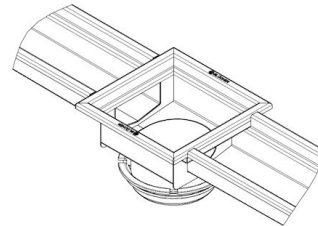

### Specification

Brand Name: BLÜCHER

Floor: Concrete/tiled/resin

Material: AISI 304

Material (EN): EN 1.4301

Membrane Type: No membrane

Minimum Height (mm): 180

Outlet Box: Yes

Outlet Diameter (mm): 160

Outlet Direction: Vertical

Outlet Placement: Center

Series: Channel-No membrane

Size: 150x2000

Weight (kg): 14,39

A WATTS Brand