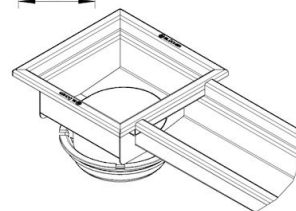

Material (EN): EN 1.4301

Membrane Type: No membrane

Minimum Height (mm): 180

Outlet Box: Yes

Outlet Diameter (mm): 160

Outlet Direction: Vertical

Outlet Placement: End

Series: Channel-No membrane

Size: 150x1500

Weight (kg): 11,10

BLÜCHER®

A WATTS Brand