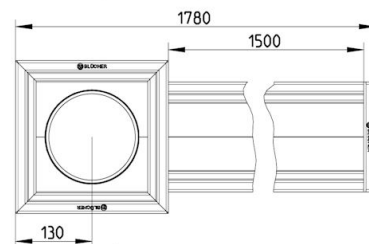

Material (EN): EN 1.4301

Membrane Type: No membrane

Minimum Height (mm): 180

Outlet Box: Yes

Outlet Diameter (mm): 160

Outlet Direction: Vertical

Outlet Placement: End

Series: Channel-No membrane

Size: 150x1500

Weight (kg): 11,10

BLÜCHER®

A WATTS Brand