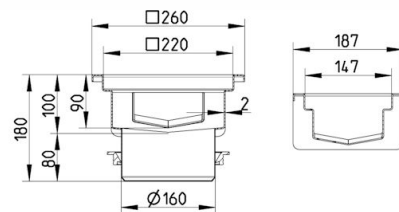

Material (EN): EN 1.4301

Membrane Type: No membrane

Minimum Height (mm): 180

Outlet Box: Yes

Outlet Diameter (mm): 160

Outlet Direction: Vertical

Outlet Placement: End

Series: Channel-No membrane

Size: 150x1500

Weight (kg): 11,10

BLÜCHER®

A WATTS Brand