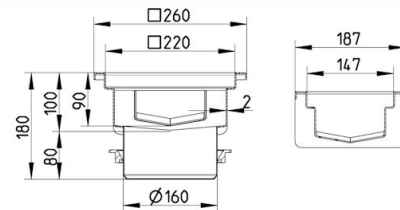

### Specification

Brand Name: BLÜCHER

Floor: Concrete/tiled/resin

Material: AISI 304

Material (EN): EN 1.4301

Membrane Type: No membrane

Minimum Height (mm): 180

Outlet Box: Yes

Outlet Diameter (mm): 160

Outlet Direction: Vertical

Outlet Placement: End

Series: Channel-No membrane

Size: 150x1000

Weight (kg): 8,52

**BLÜCHER®**

A WATTS Brand