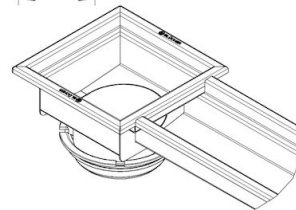

### Specification

Brand Name: BLÜCHER

Floor: Concrete/tiled/resin

Material: AISI 304

Material (EN): EN 1.4301

Membrane Type: No membrane

Minimum Height (mm): 180

Outlet Box: Yes

Outlet Diameter (mm): 160

Outlet Direction: Vertical

Outlet Placement: End

Series: Channel-No membrane

Size: 150x1000

Weight (kg): 8,52

**BLÜCHER®**

A WATTS Brand