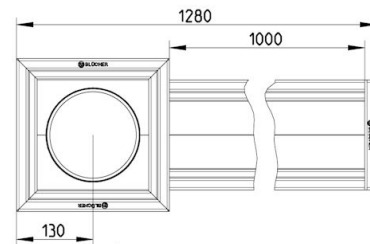

### Specification

Brand Name: BLÜCHER

Floor: Concrete/tiled/resin

Material: AISI 304

Material (EN): EN 1.4301

Membrane Type: No membrane

Minimum Height (mm): 180

Outlet Box: Yes

Outlet Diameter (mm): 160

Outlet Direction: Vertical

Outlet Placement: End

Series: Channel-No membrane

Size: 150x1000

Weight (kg): 8,52

**BLÜCHER®**

A WATTS Brand