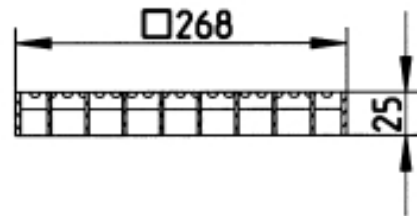

## 790.268.001.22 MESH GRATING SQUARE

- With screw lock
- Grating: 268x268mm
- Stainless steel: AISI304/EN1.4301

### Specification

Brand Name: BLÜCHER  
Load Class EN1253 (kg): L15 (1.750)  
Material: AISI 304  
Material (EN): EN 1.4301  
Minimum Height (mm): 25  
Non-slip: R12  
Number of Screws: 2  
Series: Grating-Drain-300  
Shape: Square  
Size: 300x300  
Type: Gratings  
Weight (kg): 1,00