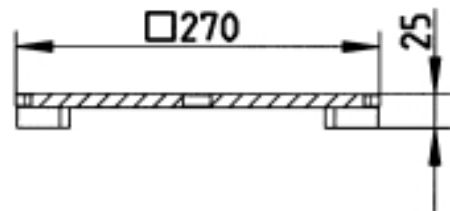

Specification

Brand Name: BLÜCHER

Load Class EN1253 (kg): R50 (6.000)

Material: AISI 304

Material (EN): EN 1.4301

Minimum Height (mm): 25

Non-slip: R10

Number of Screws: 2

Series: Grating-Drain-300

Shape: Square

Size: 300x300

Type: Gratings

Weight (kg): 5,11

BLÜCHER®

A WATTS Brand