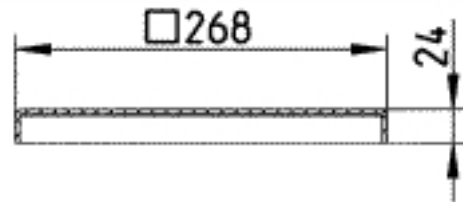

Specification Sheet

790.268.000.00 BLANK PLATE SQUARE

-Grating: 268x268mm
-Stainless steel: AISI304/EN1.4301

Product Codes

UPC/EAN: 5705499121186
VVS Number:
RSK Number:
NRF Number:
LVI Number:

Specification

Brand Name: BLÜCHER
Load Class EN1253 (kg): L15 (1.500)
Material: AISI 304
Material (EN): EN 1.4301
Minimum Height (mm): 24
Number of Screws: 0
Series: Grating-Drain-300
Shape: Square
Size: 300x300
Type: Gratings
Weight (kg): 2,18