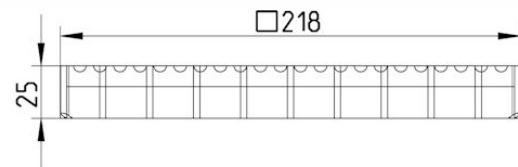

LVI Number: 3304990

Specification

Brand Name: BLÜCHER

Load Class EN1253 (kg): L15 (1.250)

Load Class EN1433 (kg): A15 (1.500)

Material: AISI 304

Material (EN): EN 1.4301

Minimum Height (mm): 25

Non-slip: R12

Number of Screws: 0

Series: Grating-Drain-250

Shape: Square

Size: 250x250

Type: Gratings

Weight (kg): 1,85

BLÜCHER[®]