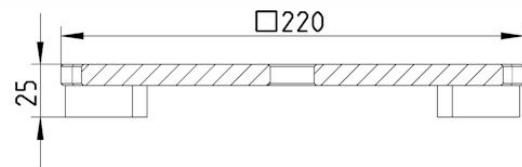

### Specification

Brand Name: BLÜCHER

Load Class EN1253 (kg): R50 (5.000)

Load Class EN1433 (kg): A15 (4.000)

Material: AISI 304

Material (EN): EN 1.4301

Minimum Height (mm): 25

Non-slip: R10

Number of Screws: 0

Series: Grating-Drain-250

Shape: Square

Size: 250x250

Type: Gratings

Weight (kg): 3,44

**BLÜCHER®**

A WATTS Brand