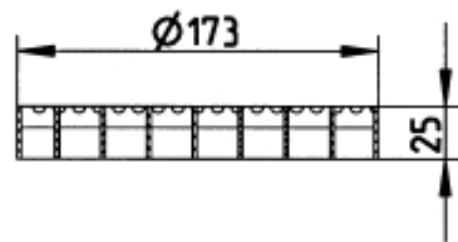

790.173.000.22 S MESH GRATING CIRCLE

-Grating: Ø173mm
-Stainless steel: AISI316L/EN1.4404

Product Codes

UPC/EAN: 5705499113617
VVS Number: 153559125
RSK Number:
NRF Number:
LVI Number: 3304057

Specification

Brand Name: BLÜCHER
Load Class EN1253 (kg): R50 (3.500)
Material: AISI 316L
Material (EN): EN 1.4404
Minimum Height (mm): 25
Non-slip: R12
Number of Screws: 0
Series: Grating-Drain-205-Vinyl-232
Shape: Round
Size: Ø195
Type: Gratings
Weight (kg): 0,53