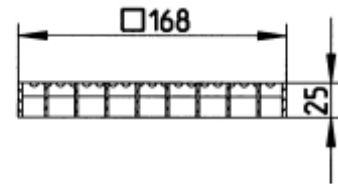

## 790.168.001.22 MESH GRATING SQUARE

- With screw lock
- Grating: 168x168mm
- Stainless steel: AISI304/EN1.4301

### Specification

Brand Name: BLÜCHER  
Load Class EN1253 (kg): L15 (2.000)  
Material: AISI 304  
Material (EN): EN 1.4301  
Minimum Height (mm): 25  
Non-slip: R12  
Number of Screws: 1  
Series: Grating-Drain-200  
Shape: Square  
Size: 200x200  
Type: Gratings  
Weight (kg): 1,60