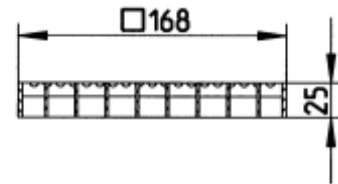

### Specification

Brand Name: BLÜCHER

Load Class EN1253 (kg): L15 (2.000)

Material: AISI 316L

Material (EN): EN 1.4404

Minimum Height (mm): 25

Non-slip: R12

Number of Screws: 1

Series: Grating-Drain-200

Shape: Square

Size: 200x200

Type: Gratings

Weight (kg): 1,60

**BLÜCHER®**

A WATTS Brand