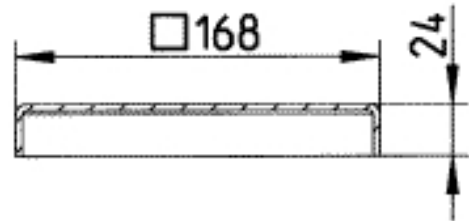

Specification Sheet

790.168.001.00 BLANK PLATE SQUARE

- With screw lock
- Grating: 168x168mm
- Stainless steel: AISI304/EN1.4301

Product Codes

UPC/EAN: 5705499121193

VVS Number:

RSK Number:

NRF Number:

LVI Number:

Specification

Brand Name: BLÜCHER

Load Class EN1253 (kg): L15 (1.750)

Material: AISI 304

Material (EN): EN 1.4301

Minimum Height (mm): 24

Number of Screws: 1

Series: Grating-Drain-200

Shape: Square

Size: 200x200

Type: Gratings

Weight (kg): 0,97

BLÜCHER®

A WATTS Brand