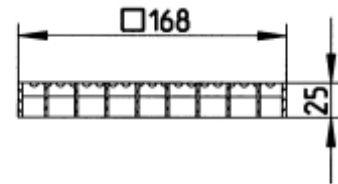

790.168.000.22 S MESH GRATING SQUARE

-Grating: 168x168mm
-Stainless steel: AISI316L/EN1.4404

Product Codes

UPC/EAN: 5705499113471
VVS Number: 153539125
RSK Number:
NRF Number:
LVI Number: 3304040

Specification

Brand Name: BLÜCHER
Load Class EN1253 (kg): L15 (2.000)
Material: AISI 316L
Material (EN): EN 1.4404
Minimum Height (mm): 25
Non-slip: R12
Number of Screws: 0
Series: Grating-Drain-200
Shape: Square
Size: 200x200
Type: Gratings
Weight (kg): 1,05