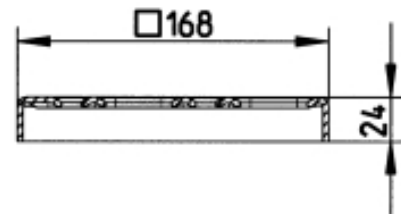

## 790.168.000.03 S 3MM GRATING SQUARE

-Grating: 168x168mm  
-Stainless steel: AISI316L/EN1.4404

### Specification

Brand Name: BLÜCHER  
Load Class EN1253 (kg): L15 (1.750)  
Material: AISI 316L  
Material (EN): EN 1.4404  
Minimum Height (mm): 24  
Non-slip: R10  
Number of Screws: 0  
Series: Grating-Drain-200  
Shape: Square  
Size: 200x200  
Type: Gratings  
Weight (kg): 0,83