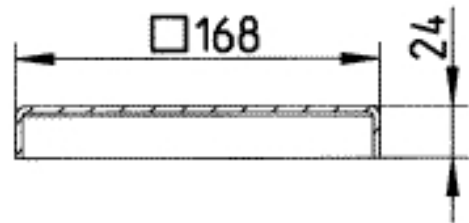

### Specification

Brand Name: BLÜCHER

Load Class EN1253 (kg): L15 (1.750)

Material: AISI 304

Material (EN): EN 1.4301

Minimum Height (mm): 24

Number of Screws: 0

Series: Grating-Drain-200

Shape: Square

Size: 200x200

Type: Gratings

Weight (kg): 0,97

**BLÜCHER®**

A WATTS Brand