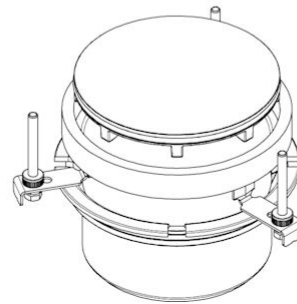

Specification Sheet

774.552.000 S GASTIGHT UPPER PART

- For vacuum handle
- Floor: resin
- Frame: Ø200mm
- Stainless steel: AISI316L/EN1.4404

Product Codes

UPC/EAN: 5705499115826

VVS Number:

RSK Number:

NRF Number:

LVI Number: 3304007

Specification

Brand Name: BLÜCHER

Floor: Resin

Load Class EN1253 (kg): N250 (20.000)

Material: AISI 316L

Material (EN): EN 1.4404

Minimum Height (mm): 147

Outlet Diameter (mm): 160

Series: Upper part-Gastight

Shape: Round

Type: Upper parts

Weight (kg): 4,63

BLÜCHER®

A WATTS Brand