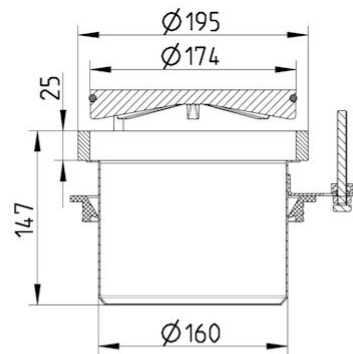

Specification Sheet

774.552.000 S GASTIGHT UPPER PART

- For vacuum handle
- Floor: resin
- Frame: Ø200mm
- Stainless steel: AISI316L/EN1.4404

Product Codes

UPC/EAN: 5705499115826

VVS Number:

RSK Number:

NRF Number:

LVI Number: 3304007

Specification

Brand Name: BLÜCHER

Floor: Resin

Load Class EN1253 (kg): N250 (20.000)

Material: AISI 316L

Material (EN): EN 1.4404

Minimum Height (mm): 147

Outlet Diameter (mm): 160

Series: Upper part-Gastight

Shape: Round

Type: Upper parts

Weight (kg): 4,63

BLÜCHER®

A WATTS Brand