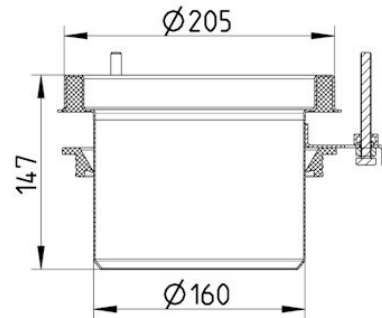

## 774.502.000 UPPER PART

-Floor: resin  
-Frame: Ø205mm  
-Stainless steel: AISI304/EN1.4301

### Specification

Brand Name: BLÜCHER  
Floor: Resin  
Material: AISI 304  
Material (EN): EN 1.4301  
Minimum Height (mm): 147  
Number of Screw Holes: 0  
Outlet Diameter (mm): 160  
Series: Upper part-No membrane-205  
Shape: Round  
Size: Ø195  
Type: Upper parts  
Weight (kg): 2,22