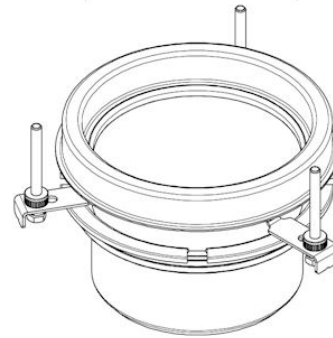

## 774.502.000 UPPER PART

-Floor: resin  
-Frame: Ø205mm  
-Stainless steel: AISI304/EN1.4301

### Specification

Brand Name: BLÜCHER  
Floor: Resin  
Material: AISI 304  
Material (EN): EN 1.4301  
Minimum Height (mm): 147  
Number of Screw Holes: 0  
Outlet Diameter (mm): 160  
Series: Upper part-No membrane-205  
Shape: Round  
Size: Ø195  
Type: Upper parts  
Weight (kg): 2,22