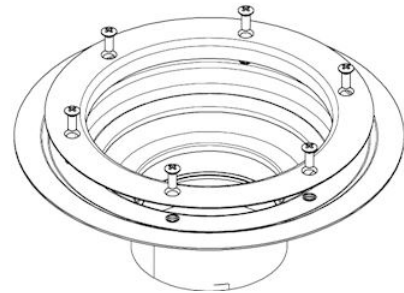

710.602.000 S UPPER PART

- With supporting ring for water trap
- Floor: vinyl
- Frame: Ø232mm
- Stainless steel: AISI316L/EN1.4404

Product Codes

UPC/EAN: 5705499108415

VVS Number: 153038116

RSK Number:

NRF Number:

LVI Number: 3303818

Specification

Brand Name: BLÜCHER

Floor: Vinyl

Material: AISI 316L

Material (EN): EN 1.4404

Minimum Height (mm): 95

Number of Screw Holes: 0

Outlet Diameter (mm): 110

Series: Upper part-Vinyl-232

Shape: Round

Size: Ø232

Type: Upper parts

Weight (kg): 1,39

BLÜCHER®

A WATTS Brand