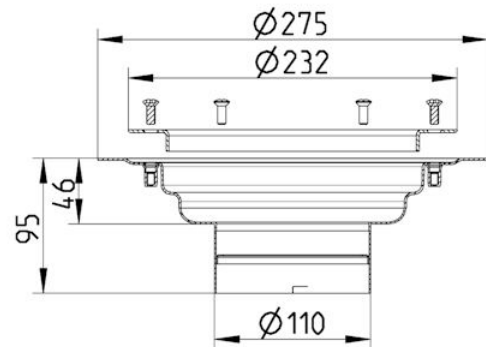

710.602.000 S UPPER PART

- With supporting ring for water trap
- Floor: vinyl
- Frame: Ø232mm
- Stainless steel: AISI316L/EN1.4404

Product Codes

UPC/EAN: 5705499108415

VVS Number: 153038116

RSK Number:

NRF Number:

LVI Number: 3303818

Specification

Brand Name: BLÜCHER

Floor: Vinyl

Material: AISI 316L

Material (EN): EN 1.4404

Minimum Height (mm): 95

Number of Screw Holes: 0

Outlet Diameter (mm): 110

Series: Upper part-Vinyl-232

Shape: Round

Size: Ø232

Type: Upper parts

Weight (kg): 1,39

BLÜCHER®

A WATTS Brand