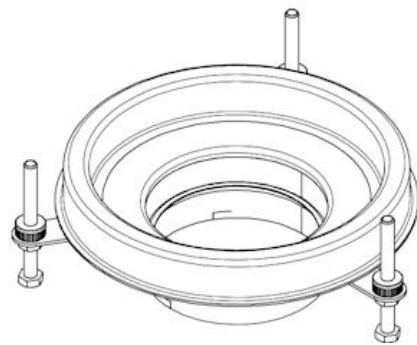

## 710.502.000 UPPER PART

- With supporting ring for water trap
- Floor: resin
- Frame: Ø205mm
- Stainless steel: AISI304/EN1.4301

### Specification

Brand Name: BLÜCHER

Floor: Resin

Material: AISI 304

Material (EN): EN 1.4301

Minimum Height (mm): 78

Number of Screw Holes: 0

Outlet Diameter (mm): 110

Series: Upper part-No membrane-205

Shape: Round

Size: Ø195

Type: Upper parts

Weight (kg): 1,56

**BLÜCHER**<sup>®</sup>

A WATTS Brand