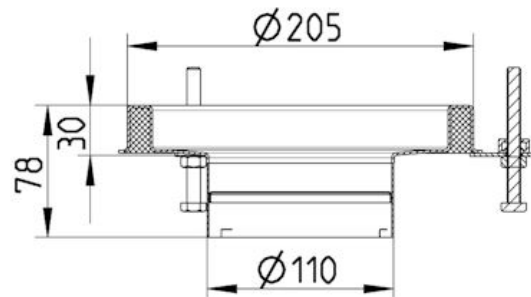

## 710.502.000 UPPER PART

- With supporting ring for water trap
- Floor: resin
- Frame: Ø205mm
- Stainless steel: AISI304/EN1.4301

### Specification

Brand Name: BLÜCHER

Floor: Resin

Material: AISI 304

Material (EN): EN 1.4301

Minimum Height (mm): 78

Number of Screw Holes: 0

Outlet Diameter (mm): 110

Series: Upper part-No membrane-205

Shape: Round

Size: Ø195

Type: Upper parts

Weight (kg): 1,56

**BLÜCHER**<sup>®</sup>

A WATTS Brand