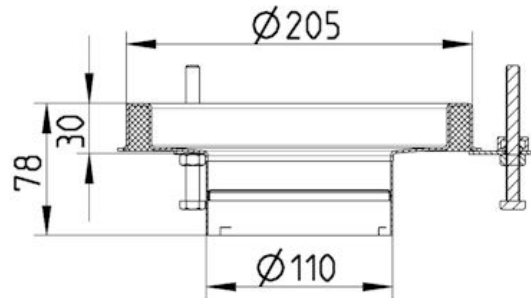

710.502.000 S UPPER PART

- With supporting ring for water trap
- Floor: resin
- Frame: Ø205mm
- Stainless steel: AISI316L/EN1.4404

Product Codes

UPC/EAN: 5705499108293

VVS Number: 153018146

RSK Number:

NRF Number:

LVI Number: 3303814

Specification

Brand Name: BLÜCHER

Floor: Resin

Material: AISI 316L

Material (EN): EN 1.4404

Minimum Height (mm): 78

Number of Screw Holes: 0

Outlet Diameter (mm): 110

Series: Upper part-No membrane-205

Shape: Round

Size: Ø195

Type: Upper parts

Weight (kg): 1,56

BLÜCHER®

A WATTS Brand