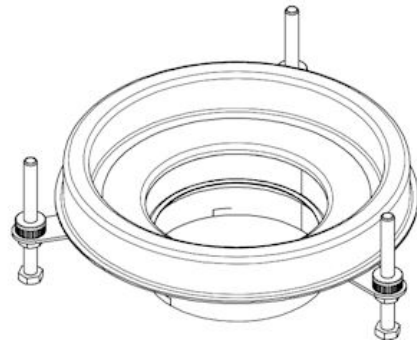

710.502.000 S UPPER PART

- With supporting ring for water trap
- Floor: resin
- Frame: Ø205mm
- Stainless steel: AISI316L/EN1.4404

Product Codes

UPC/EAN: 5705499108293

VVS Number: 153018146

RSK Number:

NRF Number:

LVI Number: 3303814

Specification

Brand Name: BLÜCHER

Floor: Resin

Material: AISI 316L

Material (EN): EN 1.4404

Minimum Height (mm): 78

Number of Screw Holes: 0

Outlet Diameter (mm): 110

Series: Upper part-No membrane-205

Shape: Round

Size: Ø195

Type: Upper parts

Weight (kg): 1,56

BLÜCHER®

A WATTS Brand