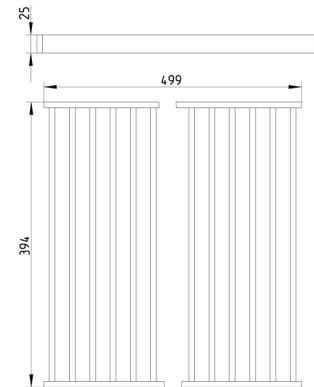

Specification Sheet

697.225.400.50 LADDER GRATING CHANNEL

- 8mm material and fully welded
- Grating: 394x499mm
- Stainless steel: AISI304/EN1.4301

Product Codes

UPC/EAN: 5705499128673

VVS Number:

RSK Number:

NRF Number: 3397181

LVI Number:

Specification

Brand Name: BLÜCHER

Load Class EN1433 (kg): B125 (12.000)

Material: AISI 304

Material (EN): EN 1.4301

Minimum Height (mm): 25

Non-slip: R11

Series: Grating-Channel-400

Shape: Rectangular

Size: 400x500

Type: Gratings

Weight (kg): 12,32

BLÜCHER®

A WATTS Brand