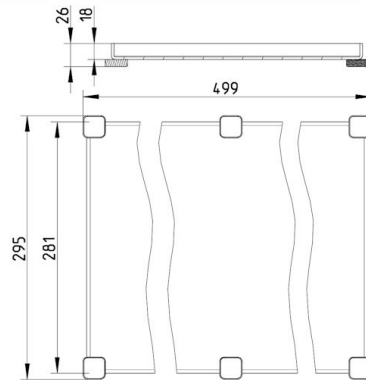

## 697.020.300.49 TILED/EPOXY GRATING CHANNEL

-Grating: 295x499mm  
-Stainless steel: AISI304/EN1.4301

### Specification

Brand Name: BLÜCHER  
Load Class EN1253 (kg): K3 (600)  
Material: AISI 304  
Material (EN): EN 1.4301  
Minimum Height (mm): 26  
Series: Grating-Channel-300  
Shape: Rectangular  
Size: 300x500  
Type: Gratings  
Weight (kg): 3,92