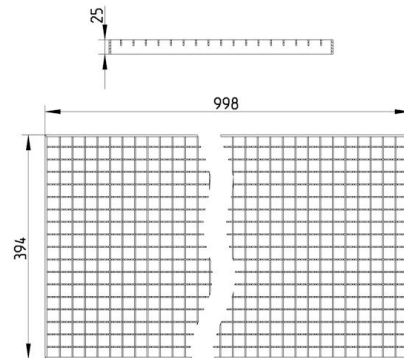

Specification

Brand Name: BLÜCHER

Load Class EN1433 (kg): A15 (1.350)

Material: AISI 304

Material (EN): EN 1.4301

Minimum Height (mm): 25

Non-slip: R12

Series: Grating-Channel-400

Shape: Rectangular

Size: 400x1000

Type: Gratings

Weight (kg): 10,20

BLÜCHER®

A WATTS Brand