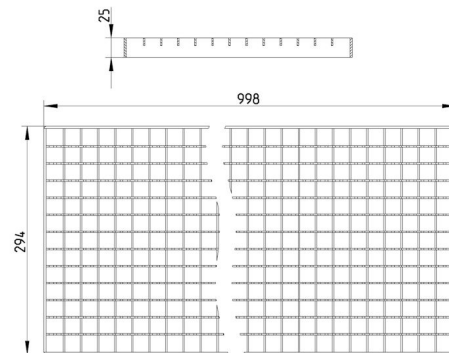

Specification

Brand Name: BLÜCHER

Load Class EN1253 (kg): L15 (2.000)

Load Class EN1433 (kg): A15 (1.350)

Material: AISI 304

Material (EN): EN 1.4301

Minimum Height (mm): 25

Non-slip: R12

Series: Grating-Channel-300

Shape: Rectangular

Size: 300x1000

Type: Gratings

Weight (kg): 7,80

BLÜCHER®

A WATTS Brand