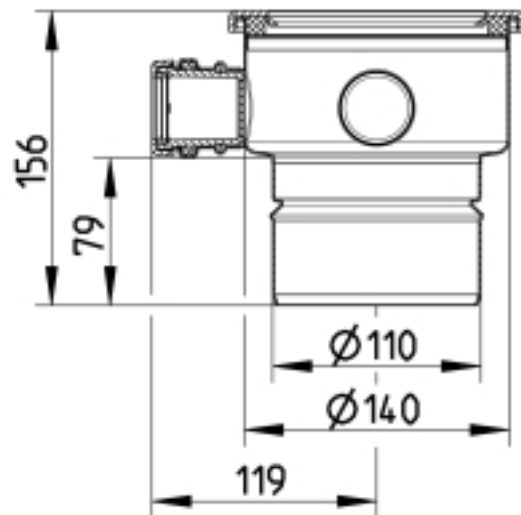

## 151.000.110 LOWER PART

- With side inlets
- No membrane flange
- Outlet: Ø110mm, vertical
- Stainless steel: AISI304/EN1.4301

### Specification

Brand Name: BLÜCHER

Material: AISI 304

Material (EN): EN 1.4301

Minimum Height (mm): 151

Number of Inlets: 3 (Ø32/40mm)

Outlet Diameter (mm): 110

Outlet Direction: Vertical

Series: Lower part-110

Type: Lower parts

Weight (kg): 1,35

**BLÜCHER®**

A **WATTS** Brand