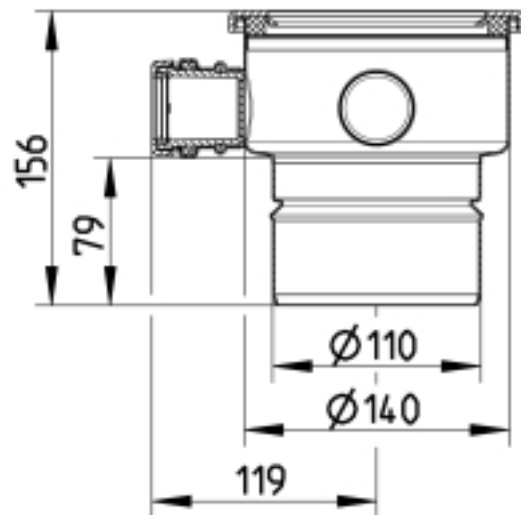

151.000.110 S LOWER PART

- With side inlets
- No membrane flange
- Outlet: Ø110mm, vertical
- Stainless steel: AISI316L/EN1.4404

Product Codes

UPC/EAN: 5705499107142

VVS Number:

RSK Number:

NRF Number:

LVI Number:

Specification

Brand Name: BLÜCHER

Material: AISI 316L

Material (EN): EN 1.4404

Minimum Height (mm): 151

Number of Inlets: 3 (Ø32/40mm)

Outlet Diameter (mm): 110

Outlet Direction: Vertical

Series: Lower part-110

Type: Lower parts

Weight (kg): 1,35

BLÜCHER®

A **WATTS** Brand