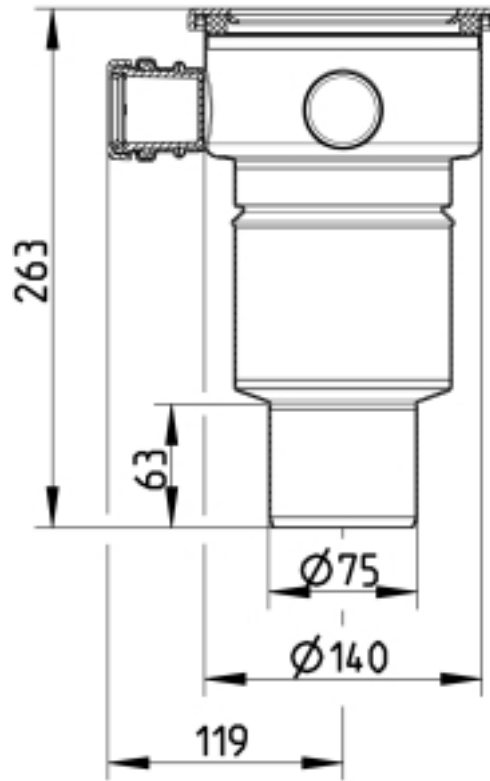

151.000.075 LOWER PART

- With side inlets
- No membrane flange
- Outlet: Ø75mm, vertical
- Stainless steel: AISI304/EN1.4301

Product Codes

UPC/EAN: 5705499107111

VVS Number:

RSK Number:

NRF Number:

LVI Number: 3303856

Specification

Brand Name: BLÜCHER

Material: AISI 304

Material (EN): EN 1.4301

Minimum Height (mm): 263

Number of Inlets: 3 (Ø32/40mm)

Outlet Diameter (mm): 75

Outlet Direction: Vertical

Series: Lower part-110

Type: Lower parts

Weight (kg): 1,40

BLÜCHER®

A **WATTS** Brand

Specification Sheet

BLÜCHER®

A **WATTS** Brand