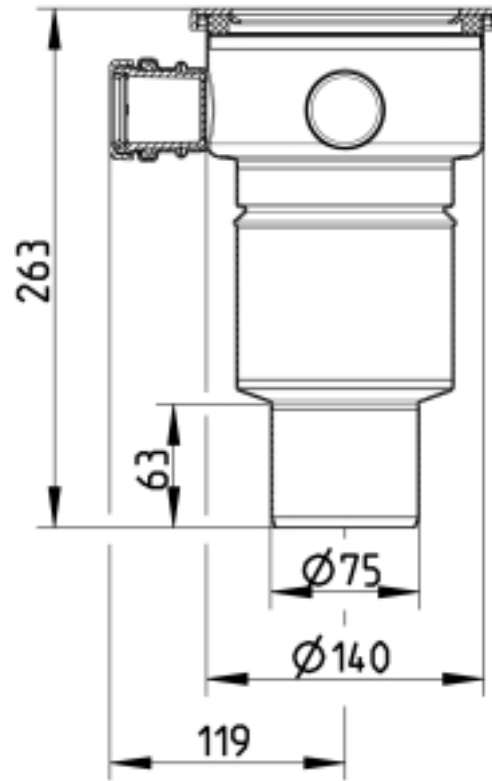

151.000.075 S LOWER PART

- With side inlets
- No membrane flange
- Outlet: Ø75mm, vertical
- Stainless steel: AISI316L/EN1.4404

Product Codes

UPC/EAN: 5705499107128

VVS Number:

RSK Number:

NRF Number:

LVI Number:

Specification

Brand Name: BLÜCHER

Material: AISI 316L

Material (EN): EN 1.4404

Minimum Height (mm): 263

Number of Inlets: 3 (Ø32/40mm)

Outlet Diameter (mm): 75

Outlet Direction: Vertical

Series: Lower part-110

Type: Lower parts

Weight (kg): 1,40

BLÜCHER®

A **WATTS** Brand

Specification Sheet

BLÜCHER®

A **WATTS** Brand