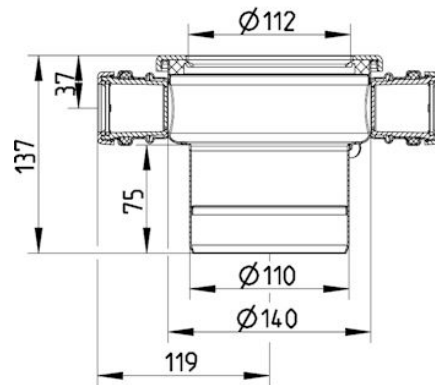

145.300.110 S INTERMEDIATE SECTION

- -With side inlets
- -Stainless steel: AISI316L/EN1.4404

Product Codes

UPC/EAN: 5705499107203

VVS Number:

RSK Number:

NRF Number:

LVI Number:

Specification

Brand Name: BLÜCHER

Material: AISI 316L

Material (EN): EN 1.4404

Minimum Height (mm): 137

Number of Inlets: 3

Outlet Diameter (mm): 110

Series: Intermediate section

Type: Other products

Weight (kg): 1,00

BLÜCHER®

A WATTS Brand