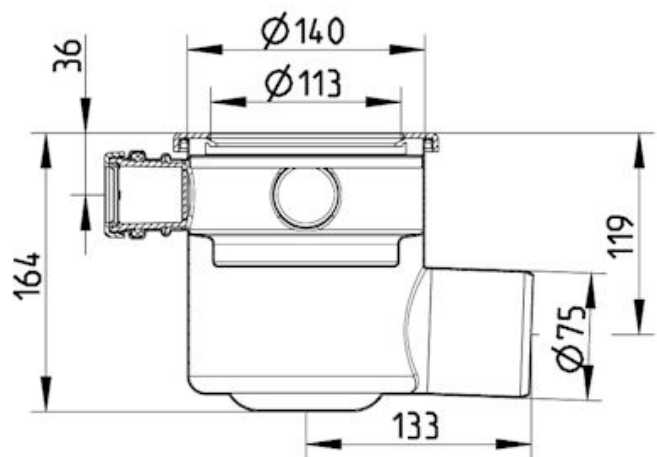

111.000.075 S LOWER PART

- With side inlets
- No membrane flange
- Outlet: Ø75mm, horizontal
- Stainless steel: AISI316L/EN1.4404

Product Codes

UPC/EAN: 5705499107067

VVS Number:

RSK Number:

NRF Number:

LVI Number:

Specification

Brand Name: BLÜCHER

Material: AISI 316L

Material (EN): EN 1.4404

Minimum Height (mm): 164

Number of Inlets: 3 (Ø32/40mm)

Outlet Diameter (mm): 75

Outlet Direction: Horizontal

Series: Lower part-110

Type: Lower parts

Weight (kg): 1,22

BLÜCHER®

A WATTS Brand