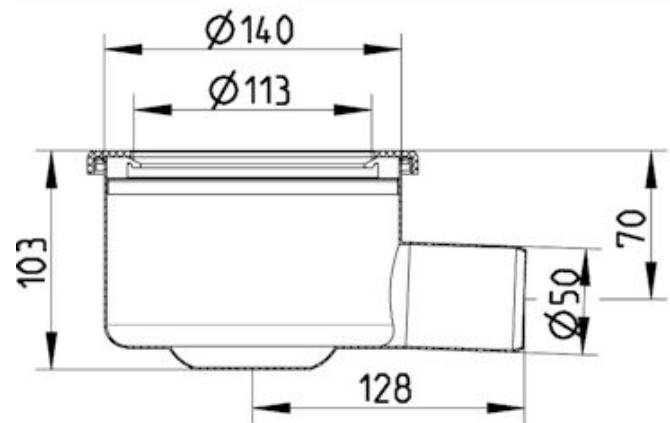

## 110.000.050 S LOWER PART

- No membrane flange
- Outlet: Ø50mm, horizontal
- Stainless steel: AISI316L/EN1.4404

### Specification

Brand Name: BLÜCHER

Material: AISI 316L

Material (EN): EN 1.4404

Minimum Height (mm): 103

Number of Inlets: 0

Outlet Diameter (mm): 50

Outlet Direction: Horizontal

Series: Lower part-110

Type: Lower parts

Weight (kg): 0,66

**BLÜCHER®**

A WATTS Brand