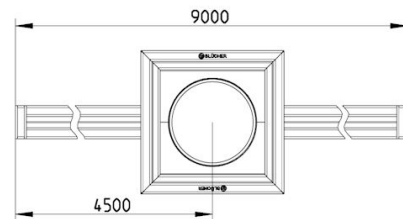

### Specification

Brand Name: BLÜCHER

Floor: Concrete/tiled/resin

Material: AISI 304

Material (EN): EN 1.4301

Membrane Type: No membrane

Minimum Height (mm): 180

Outlet Box: Yes

Outlet Diameter (mm): 160

Outlet Direction: Vertical

Outlet Placement: Center

Series: Slot channel-No membrane

Size: 20x9000

Weight (kg): 40,81

**BLÜCHER®**

A WATTS Brand