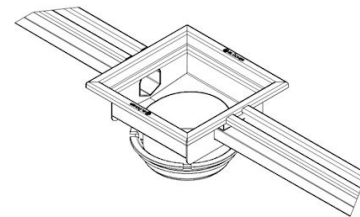

### Specification

Brand Name: BLÜCHER

Floor: Concrete/tiled/resin

Material: AISI 304

Material (EN): EN 1.4301

Membrane Type: No membrane

Minimum Height (mm): 180

Outlet Box: Yes

Outlet Diameter (mm): 160

Outlet Direction: Vertical

Outlet Placement: Center

Series: Slot channel-No membrane

Size: 20x9000

Weight (kg): 40,81

**BLÜCHER®**

A WATTS Brand