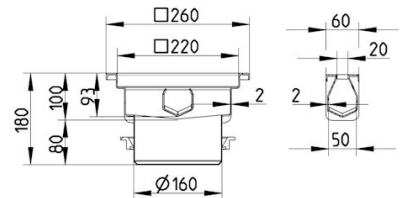

### Specification

Brand Name: BLÜCHER

Floor: Concrete/tiled/resin

Material: AISI 304

Material (EN): EN 1.4301

Membrane Type: No membrane

Minimum Height (mm): 180

Outlet Box: Yes

Outlet Diameter (mm): 160

Outlet Direction: Vertical

Outlet Placement: Center

Series: Slot channel-No membrane

Size: 20x9000

Weight (kg): 40,81

**BLÜCHER®**

A WATTS Brand