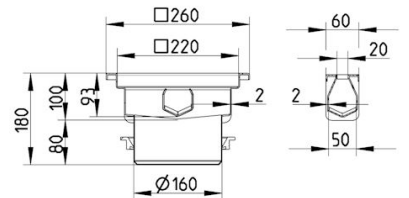

### Specification

Brand Name: BLÜCHER

Floor: Concrete/tiled/resin

Material: AISI 304

Material (EN): EN 1.4301

Membrane Type: No membrane

Minimum Height (mm): 180

Outlet Box: Yes

Outlet Diameter (mm): 160

Outlet Direction: Vertical

Outlet Placement: Center

Series: Slot channel-No membrane

Size: 20x8000

Weight (kg): 35,80

**BLÜCHER®**

A WATTS Brand