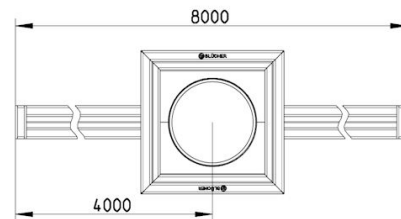

### Specification

Brand Name: BLÜCHER

Floor: Concrete/tiled/resin

Material: AISI 304

Material (EN): EN 1.4301

Membrane Type: No membrane

Minimum Height (mm): 180

Outlet Box: Yes

Outlet Diameter (mm): 160

Outlet Direction: Vertical

Outlet Placement: Center

Series: Slot channel-No membrane

Size: 20x8000

Weight (kg): 35,80

**BLÜCHER®**

A WATTS Brand