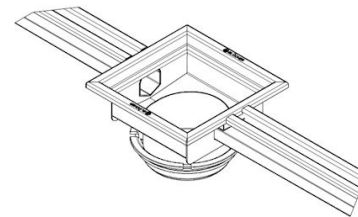

### Specification

Brand Name: BLÜCHER

Floor: Concrete/tiled/resin

Material: AISI 304

Material (EN): EN 1.4301

Membrane Type: No membrane

Minimum Height (mm): 180

Outlet Box: Yes

Outlet Diameter (mm): 160

Outlet Direction: Vertical

Outlet Placement: Center

Series: Slot channel-No membrane

Size: 20x8000

Weight (kg): 35,80

**BLÜCHER®**

A WATTS Brand