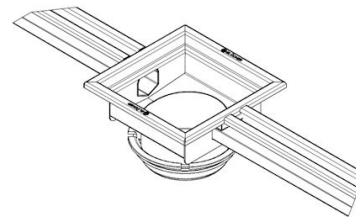

Material (EN): EN 1.4301

Membrane Type: No membrane

Minimum Height (mm): 180

Outlet Box: Yes

Outlet Diameter (mm): 160

Outlet Direction: Vertical

Outlet Placement: Center

Series: Slot channel-No membrane

Size: 20x7000

Weight (kg): 32,06

BLÜCHER®

A WATTS Brand