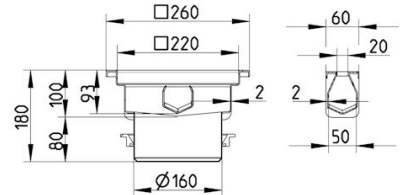

VVS Number:

RSK Number:

NRF Number:

LVI Number:

Specification

Brand Name: BLÜCHER

Floor: Concrete/tiled/resin

Material: AISI 304

Material (EN): EN 1.4301

Membrane Type: No membrane

Minimum Height (mm): 180

Outlet Box: Yes

Outlet Diameter (mm): 160

Outlet Direction: Vertical

Outlet Placement: Center

Series: Slot channel-No membrane

Size: 20x7000

Weight (kg): 32,06

BLÜCHER®

A WATTS Brand