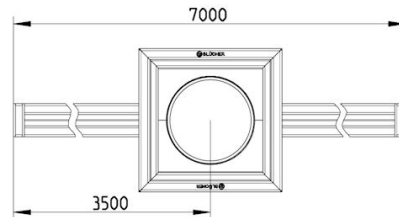

Material (EN): EN 1.4301

Membrane Type: No membrane

Minimum Height (mm): 180

Outlet Box: Yes

Outlet Diameter (mm): 160

Outlet Direction: Vertical

Outlet Placement: Center

Series: Slot channel-No membrane

Size: 20x7000

Weight (kg): 32,06

BLÜCHER®

A WATTS Brand