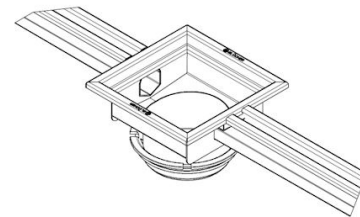

673AK060-30BA SLOT CHANNEL 20x6000 CENTER OUTLET

- With outlet box
- Floor: concrete, tiled and resin
- No membrane
- Outlet: Ø160mm, vertical
- Stainless steel: AISI304/EN1.4301

Product Codes

UPC/EAN: 5705499125887
VVS Number:
RSK Number:
NRF Number:
LVI Number: 3304176

Specification

Brand Name: BLÜCHER
Floor: Concrete/tiled/resin
Material: AISI 304
Material (EN): EN 1.4301
Membrane Type: No membrane
Minimum Height (mm): 165
Outlet Box: Yes
Outlet Diameter (mm): 160
Outlet Direction: Vertical
Outlet Placement: Center
Series: Slot channel-No membrane
Size: 20x6000
Weight (kg): 24,18