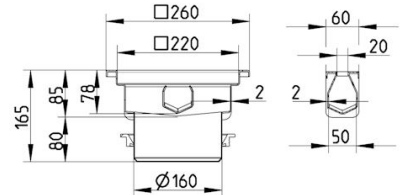

673AK060-30BA SLOT CHANNEL 20x6000 CENTER OUTLET

- With outlet box
- Floor: concrete, tiled and resin
- No membrane
- Outlet: Ø160mm, vertical
- Stainless steel: AISI304/EN1.4301

Product Codes

UPC/EAN: 5705499125887
VVS Number:
RSK Number:
NRF Number:
LVI Number: 3304176

Specification

Brand Name: BLÜCHER
Floor: Concrete/tiled/resin
Material: AISI 304
Material (EN): EN 1.4301
Membrane Type: No membrane
Minimum Height (mm): 165
Outlet Box: Yes
Outlet Diameter (mm): 160
Outlet Direction: Vertical
Outlet Placement: Center
Series: Slot channel-No membrane
Size: 20x6000
Weight (kg): 24,18