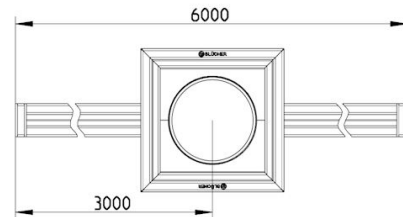

673AK060-30BA SLOT CHANNEL 20x6000 CENTER OUTLET

- With outlet box
- Floor: concrete, tiled and resin
- No membrane
- Outlet: Ø160mm, vertical
- Stainless steel: AISI304/EN1.4301

Product Codes

UPC/EAN: 5705499125887
VVS Number:
RSK Number:
NRF Number:
LVI Number: 3304176

Specification

Brand Name: BLÜCHER
Floor: Concrete/tiled/resin
Material: AISI 304
Material (EN): EN 1.4301
Membrane Type: No membrane
Minimum Height (mm): 165
Outlet Box: Yes
Outlet Diameter (mm): 160
Outlet Direction: Vertical
Outlet Placement: Center
Series: Slot channel-No membrane
Size: 20x6000
Weight (kg): 24,18