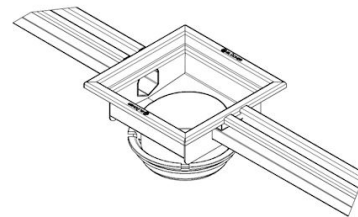

## 673AK050-25BA SLOT CHANNEL 20x5000 CENTER OUTLET

- With outlet box
- Floor: concrete, tiled and resin
- No membrane
- Outlet: Ø160mm, vertical
- Stainless steel: AISI304/EN1.4301

### Specification

Brand Name: BLÜCHER  
Floor: Concrete/tiled/resin  
Material: AISI 304  
Material (EN): EN 1.4301  
Membrane Type: No membrane  
Minimum Height (mm): 165  
Outlet Box: Yes  
Outlet Diameter (mm): 160  
Outlet Direction: Vertical  
Outlet Placement: Center  
Series: Slot channel-No membrane  
Size: 20x5000  
Weight (kg): 20,92