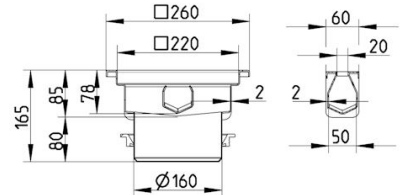

## 673AK050-25BA SLOT CHANNEL 20x5000 CENTER OUTLET

- With outlet box
- Floor: concrete, tiled and resin
- No membrane
- Outlet: Ø160mm, vertical
- Stainless steel: AISI304/EN1.4301

### Specification

Brand Name: BLÜCHER  
Floor: Concrete/tiled/resin  
Material: AISI 304  
Material (EN): EN 1.4301  
Membrane Type: No membrane  
Minimum Height (mm): 165  
Outlet Box: Yes  
Outlet Diameter (mm): 160  
Outlet Direction: Vertical  
Outlet Placement: Center  
Series: Slot channel-No membrane  
Size: 20x5000  
Weight (kg): 20,92