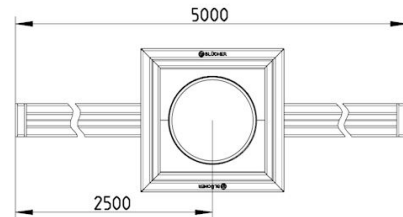

## 673AK050-25BA SLOT CHANNEL 20x5000 CENTER OUTLET

- With outlet box
- Floor: concrete, tiled and resin
- No membrane
- Outlet: Ø160mm, vertical
- Stainless steel: AISI304/EN1.4301

### Specification

Brand Name: BLÜCHER  
Floor: Concrete/tiled/resin  
Material: AISI 304  
Material (EN): EN 1.4301  
Membrane Type: No membrane  
Minimum Height (mm): 165  
Outlet Box: Yes  
Outlet Diameter (mm): 160  
Outlet Direction: Vertical  
Outlet Placement: Center  
Series: Slot channel-No membrane  
Size: 20x5000  
Weight (kg): 20,92