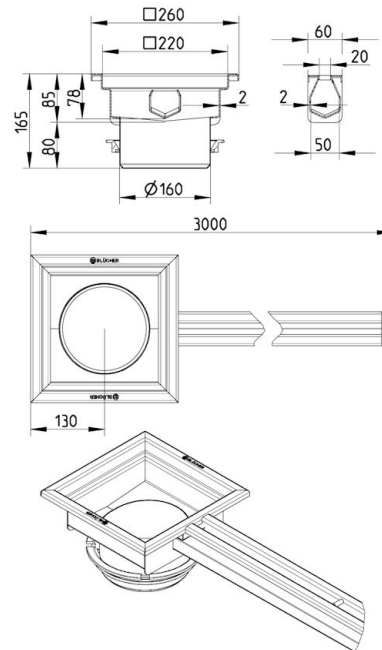

### Specification

Brand Name: BLÜCHER

Floor: Concrete/tiled/resin

Material: AISI 304

Material (EN): EN 1.4301

Membrane Type: No membrane

Minimum Height (mm): 165

Outlet Box: Yes

Outlet Diameter (mm): 160

Outlet Direction: Vertical

Outlet Placement: End

Series: Slot channel-No membrane

Size: 20x3000

Weight (kg): 13,30

**BLÜCHER®**

A WATTS Brand