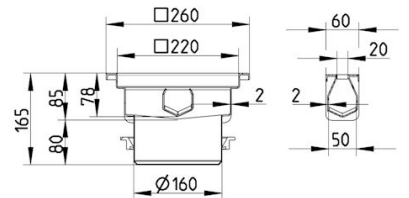

### Specification

Brand Name: BLÜCHER

Floor: Concrete/tiled/resin

Material: AISI 304

Material (EN): EN 1.4301

Membrane Type: No membrane

Minimum Height (mm): 165

Outlet Box: Yes

Outlet Diameter (mm): 160

Outlet Direction: Vertical

Outlet Placement: Center

Series: Slot channel-No membrane

Size: 20x3000

Weight (kg): 25,00

**BLÜCHER®**

A WATTS Brand