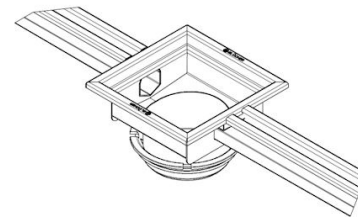

### Specification

Brand Name: BLÜCHER

Floor: Concrete/tiled/resin

Material: AISI 304

Material (EN): EN 1.4301

Membrane Type: No membrane

Minimum Height (mm): 165

Outlet Box: Yes

Outlet Diameter (mm): 160

Outlet Direction: Vertical

Outlet Placement: Center

Series: Slot channel-No membrane

Size: 20x3000

Weight (kg): 25,00

**BLÜCHER®**

A WATTS Brand