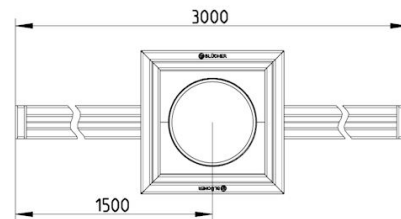

### Specification

Brand Name: BLÜCHER

Floor: Concrete/tiled/resin

Material: AISI 304

Material (EN): EN 1.4301

Membrane Type: No membrane

Minimum Height (mm): 165

Outlet Box: Yes

Outlet Diameter (mm): 160

Outlet Direction: Vertical

Outlet Placement: Center

Series: Slot channel-No membrane

Size: 20x3000

Weight (kg): 25,00

**BLÜCHER®**

A WATTS Brand