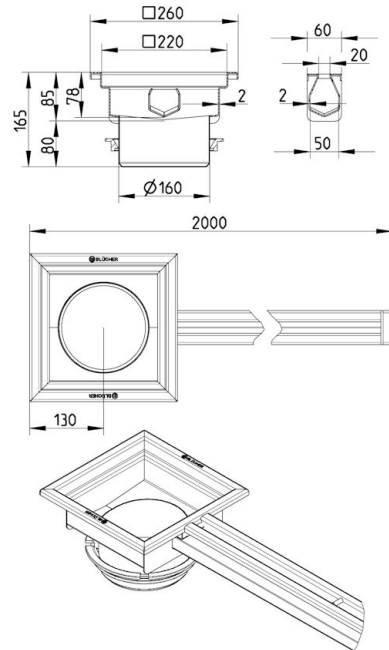

673AK020-00BA SLOT CHANNEL 20x2000 END OUTLET

- With outlet box
- Floor: concrete, tiled and resin
- No membrane
- Outlet: Ø160mm, vertical
- Stainless steel: AISI304/EN1.4301

Product Codes

UPC/EAN: 5705499130775
VVS Number:
RSK Number:
NRF Number:
LVI Number: 3304904

Specification

Brand Name: BLÜCHER
Floor: Concrete/tiled/resin
Material: AISI 304
Material (EN): EN 1.4301
Membrane Type: No membrane
Minimum Height (mm): 165
Outlet Box: Yes
Outlet Diameter (mm): 160
Outlet Direction: Vertical
Outlet Placement: End
Series: Slot channel-No membrane
Size: 20x2000
Weight (kg): 10,13